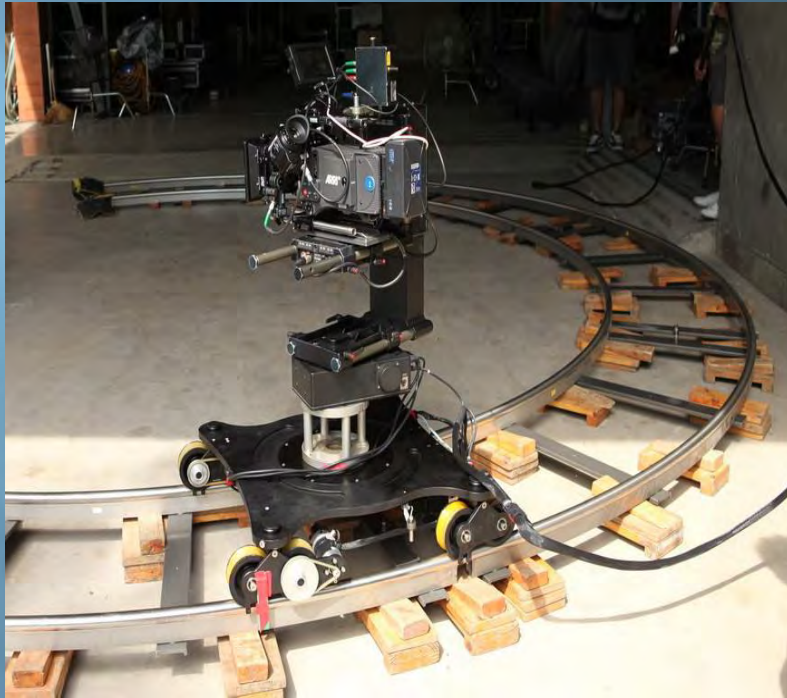

# SCORPIO MOTION MEMORIZER SYSTEM

- Limits, speed control and damping control are available from the control box
- Powered by power supply or 30v battery
- Controlled by cable up to 20 meters
- Can control with one or two operators from Hand Wheel or Pan Bar
- Include Rocker Switch Control for the travelling movement
- 360 ° free in Pan and Tilt axes
- Travelling with the option to use 62 cm. track just changing the direction of the travelling wheels
- Able to run in straight or curved tracks

## SCORPIO MOTION MEMORIZER SYSTEM

Filming simple motion control shot just got easier by using recordable and repeatable motion control system.

- No need for a computer , easy and fast set up
- Doing live operating just as the same as you do for normal shooting.
- With the Scorpio Control, it can record Pan, Tilt, Focus, Iris, Zoom and Dolly movement and repeat them as many time as you desire.
- The dolly speed is vary from stop to very fast dolly speed. The estimate time is about 2 meter per second.

Scorpio Motion Memorizer System Include

1. Scorpio Travelling Dolly
2. Scorpio Classic 2 Axis Remote Head
3. Hand Wheel or Pan Bar Control
4. Rocker Switch (To Control Dolly)
5. Scorpio FIZ Lens Control
6. 62 cm. Wide Dolly Track
7. LED Light Box with push to start switch